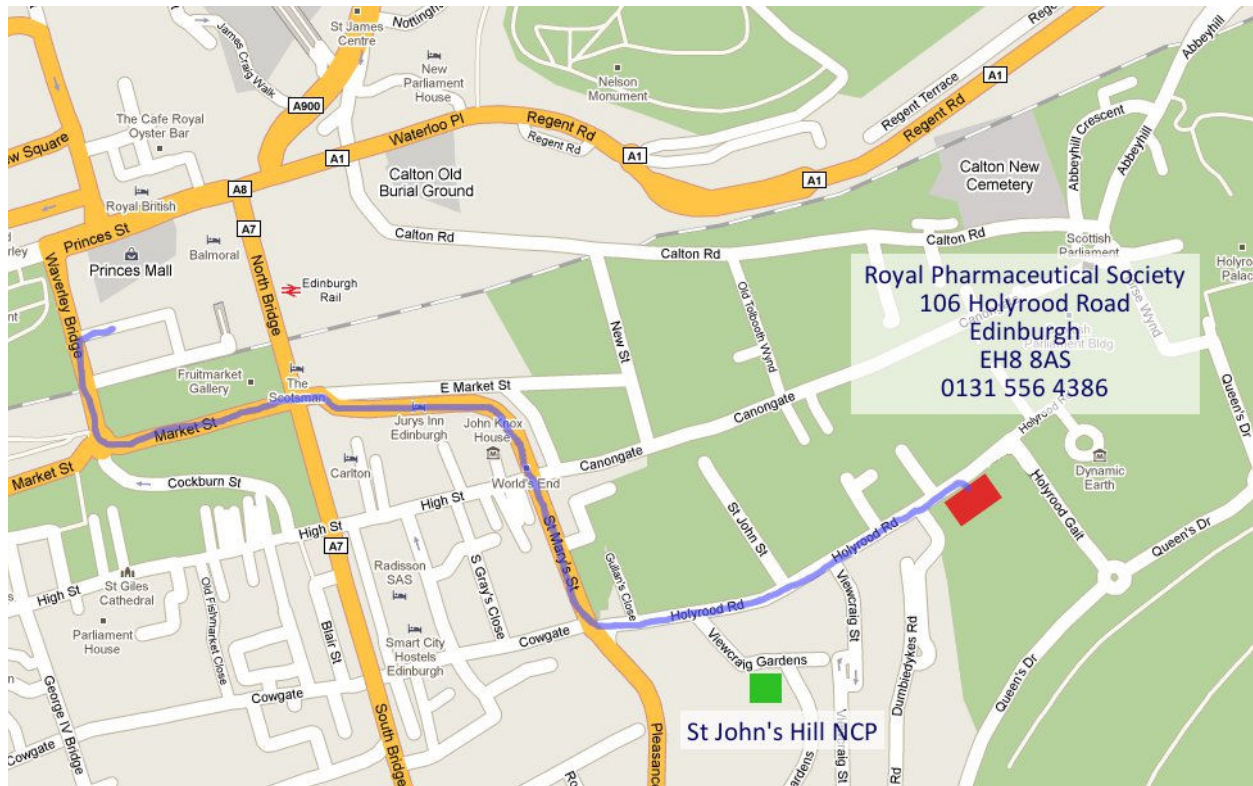

Royal Pharmaceutical Society

Scottish Office

From January 2010, we have moved to new state of the art premises in Holyrood Road, near the Scottish Parliament and Dynamic Earth.

Our address is:

Holyrood Park House

106 Holyrood Road

Edinburgh

EH8 8AS

0131 556 4386

From Waverley Station

Turn left on Waverley Bridge. At the roundabout, turn left onto Market Street, and turn right just after you go under Northbridge. Cross the Canongate (Royal Mile) and turn left onto Holyrood Road. Holyrood Park House is 3 minutes walk down Holyrood Road on the right, opposite the Pizza Express.

Parking

The nearest parking is either at Dynamic Earth, or at the NCP at St John's Hill (marked on map)