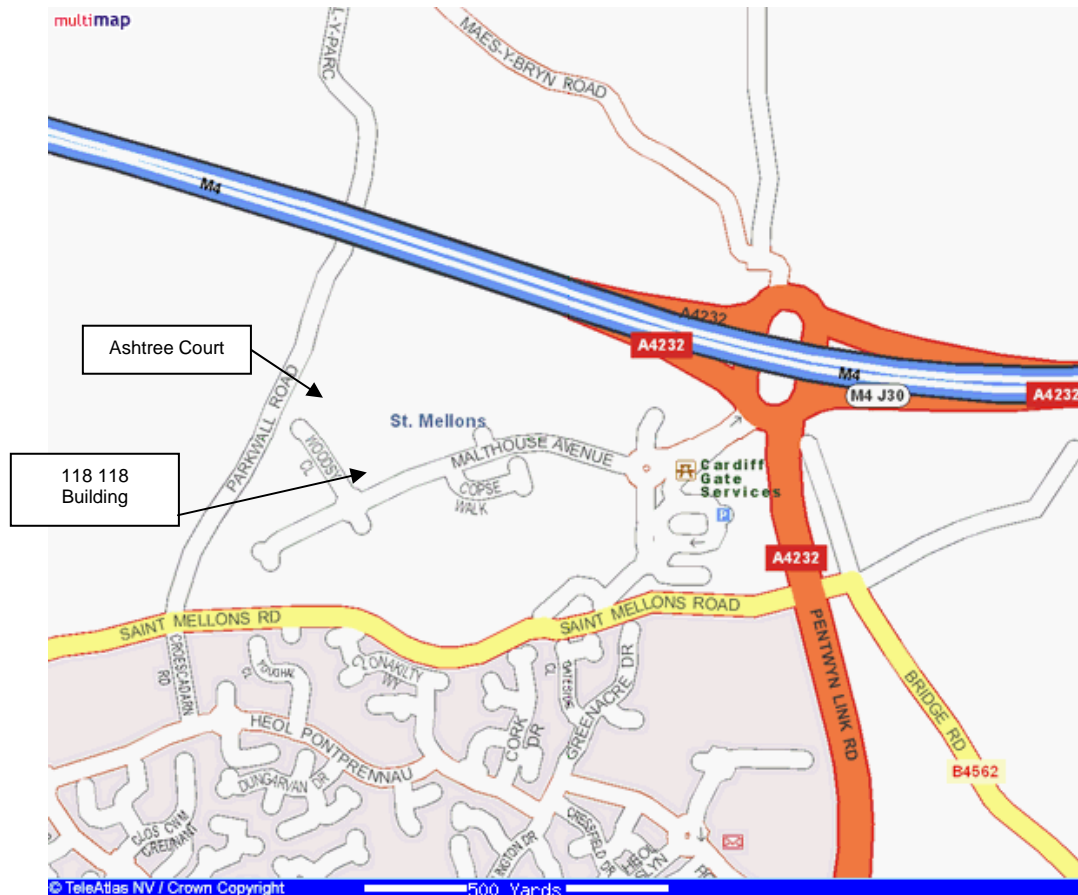

Directions to the Welsh Office

Unit 2, Ashtree Court, Woodsy Close
Cardiff Gate Business Park, Cardiff
CF23 8RW

Tel: 029 2073 0310

Exit M4 at Junction 30.

From the Motorway roundabout:

- Follow signs into Cardiff Gate Business Park and Services.
- Follow road to first roundabout.
- DO NOT take sign for Services which is an exit to left on the road.
- Pass Halifax BOS building is on RHS. Ibis hotel is on LHS.
- At roundabout take second turn, which is almost straight ahead, into Malthouse Avenue.
- Follow straight on, passing Coke and Coors on the left (and straight over second roundabout not shown on map).
- At the next roundabout turn right into Woodsy Close. This road takes you down the side of the 118-118 building.
- RPSGB office is situated in the row of buildings in front of you. Unit 2 is the second entrance from the left hand side.