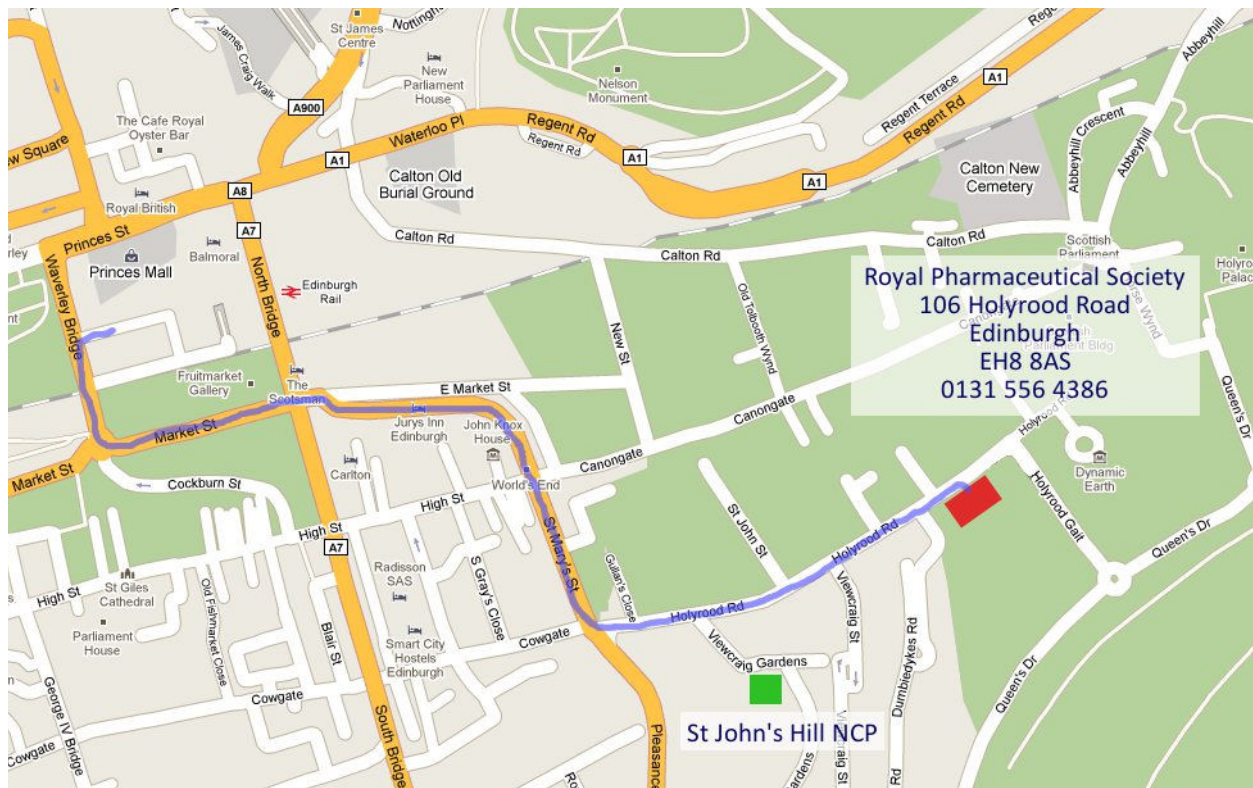

Royal Pharmaceutical Society of Great Britain

Scottish Directorate

From January 2010, we have moved to new state of the art premises in Holyrood Road, near the Scottish Parliament and Dynamic Earth.

Our address is:

Holyrood Park House

106 Holyrood Road

Edinburgh

EH8 8AS

0131 556 4386

From Waverley Station

Turn left on Waverley Bridge. At the roundabout, turn left onto Market Street, and turn right just after you go under Northbridge. Cross the Canongate (Royal Mile) and turn left onto Holyrood Road. Holyrood Park House is 3 minutes walk down Holyrood Road on the right, opposite the Pizza Express.

Parking

The nearest parking is either at Dynamic Earth, or at the NCP at St John's Hill (marked on map)